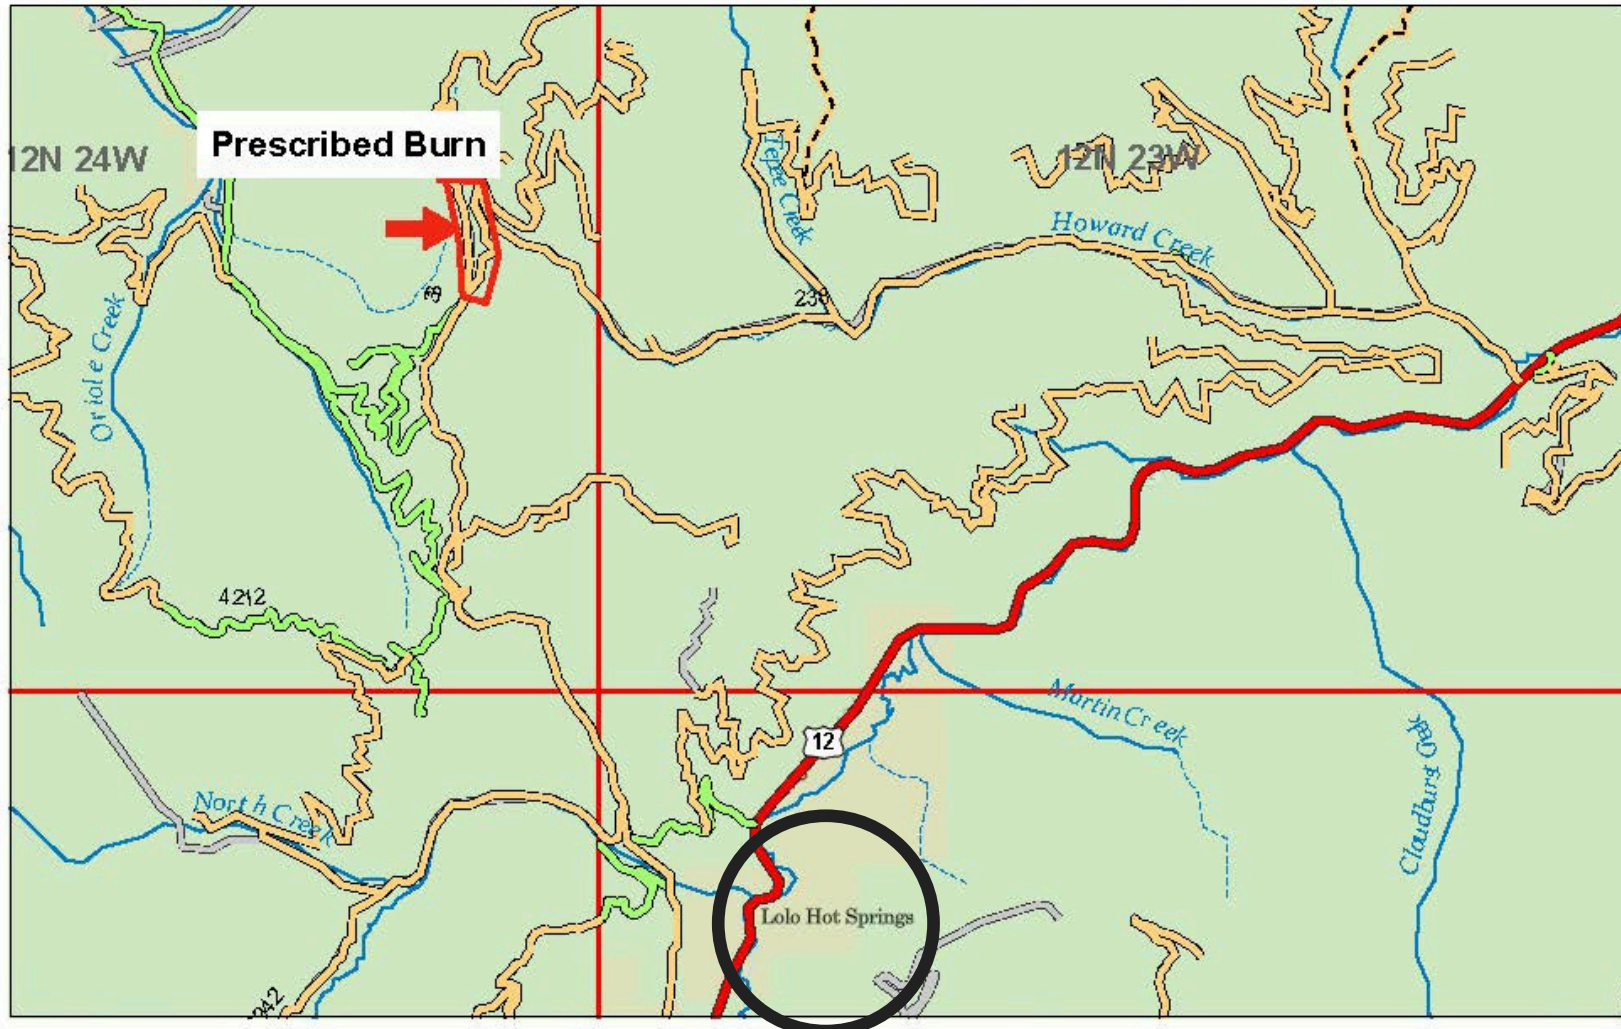

Granite Graves Shaded Fuel Break Project Map

Missoula Ranger District

Unit 232 Vicinity Map

10/30/2024

Esri, NASA, NGA, USGS, FEMA, Montana State Library, Esri, TomTom, Garmin, SafeGraph, Geotitles, Inc., METI/NASA, USGS, Bireat of